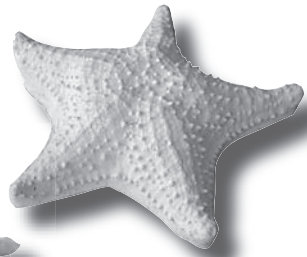

Sealife Collection

A City of Norfolk 4' Mermaid
as wall plaque \$140.
3-dimensional on pole \$295.

9'7" on pole \$2800.
as wall plaque \$1800.

B Starfish
8.5" wide
\$10.00

C Seahorse
12" tall
\$20.

E
Rectangle or
Oval Mermaid
Plaque
18.50" wide
\$45.

D
Christine
Mermaid
14" tall
\$25.

F Large Mermaid Plaque
53.5" tall \$275

G 7" Nautical Tiles \$15. ea

BRICKSTONE STUDIOS

Sealife Collection

U Marlin Trio
28" wide
\$95.

U Assorted Nautical Tiles
3" square \$10. ea

K Vertical Marlin
17" wide
\$150.

U Tropical Swim Mural
48.5" wide \$275.

L Ocean Depths
44" wide \$325.

M Large Conch
11.5" long \$20.

L Small Conch
6" long \$10.00

Sealife Collection

M Marlin 35" long
\$95.

V Beach Scene
48" wide \$325.

X King Neptune 18" wide
\$95.

W Double Mermaids
32" wide \$65.

V Whale Plaque 32" wide \$150.
Without background \$95.

L Dolphins on Stand
52" tall \$575.
also available without stand
Small Dolphin \$175.
Large Dolphin \$375.
available in 3 different
positions