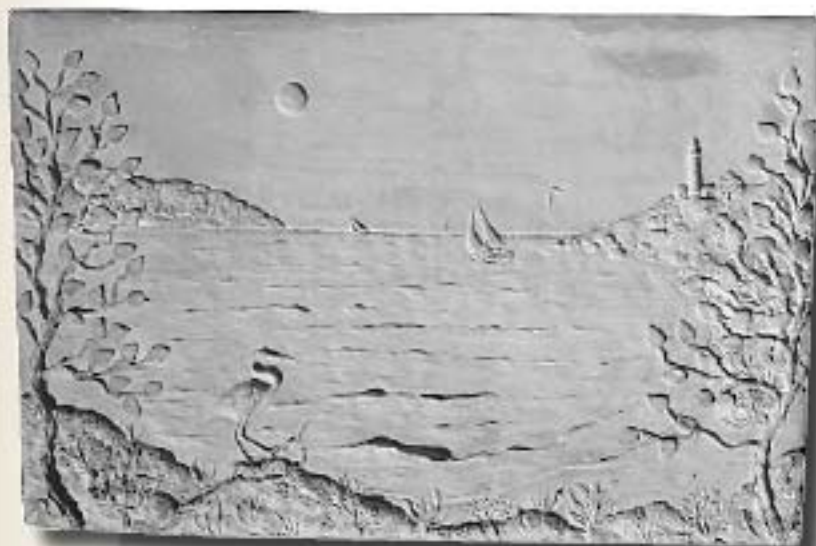

K Vertical Marlin
17" wide
\$150.

U Tropical Swim Mural
48.5" wide \$275.

L Ocean Depths
44" wide \$325.

M Large Conch
11.5" long \$20.

L Small Conch
6" long \$10.00

Sealife Collection

M Marlin 35" long
\$95.

P Palette 20" wide
\$45.

F Fish Basket
19.5" Tall
\$65.

W Windward Passage 45" wide \$325.

O Ornate
Mermaid
46" tall
\$125.

A Angelfish
8" wide
\$25.

S Small Mermaid from plaque
15" wide \$25.

Sealife Collection

V Beach Scene
48" wide \$325.

X King Neptune 18" wide
\$95.

W Double Mermaids
32" wide \$65.

V Whale Plaque 32" wide \$150.
Without background \$95.

L Dolphins on Stand
52" tall \$575.
also available without stand
Small Dolphin \$175.
Large Dolphin \$375.
available in 3 different
positions