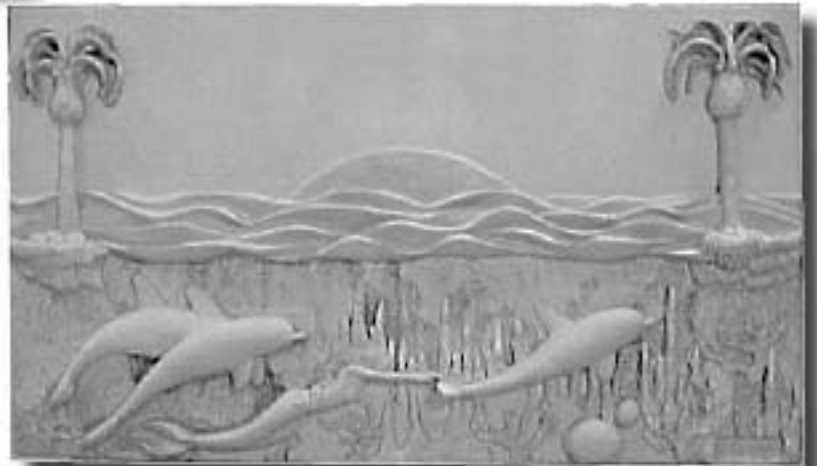

D
Christine
Mermaid
14" tall
\$25.

F Large Mermaid Plaque
53.5" tall \$275

G 7" Nautical Tiles \$15. ea

BRICKSTONE STUDIOS

Sealife Collection

U Marlin Trio
28" wide
\$95.

U Assorted Nautical Tiles
3" square \$10. ea

K Vertical Marlin
17" wide
\$150.

U Tropical Swim Mural
48.5" wide \$275.

L Ocean Depths
44" wide \$325.

M Large Conch
11.5" long \$20.

L Small Conch
6" long \$10.00

Sealife Collection

M Marlin 35" long
\$95.

V Beach Scene
48" wide \$325.

X King Neptune 18" wide
\$95.

W Double Mermaids
32" wide \$65.

V Whale Plaque 32" wide \$150.
Without background \$95.

L Dolphins on Stand
52" tall \$575.
also available without stand
Small Dolphin \$175.
Large Dolphin \$375.
available in 3 different
positions