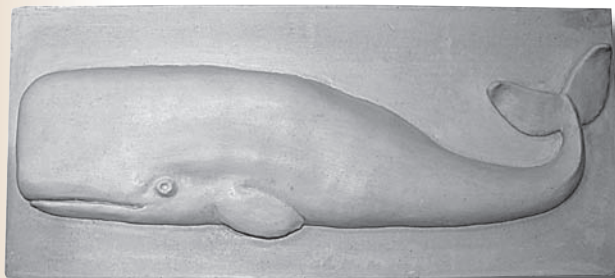

K Vertical Marlin
17" wide
\$125.

J Tropical Swim Mural
48.5" wide \$275.

L Ocean Depths
44" wide \$325.

M Large Conch
11.5" long

N Small Conch
6" long \$9.50

Sealife Collection

M Marlin 35" long
\$95.

P Fish Basket
19.5" Tall
\$95.

Q Palette 20" wide
\$45.

R Windward Passage 45" wide
\$410.

U Ornate Mermaid
46" tall
\$125.

S Angelfish
8" wide
\$15.

T Small Mermaid from plaque
15" wide \$55.

Sealife Collection

V Beach Scene
48" wide \$375.

X King Neptune 18" wide
\$95.

W Double Mermaids
32" wide \$95.

Y Whale 32" wide \$95.

Z Dolphins on Stand
52" tall \$575.
also available without stand
Small Dolphin \$175.
Large Dolphin \$375.
available in 3 different
positions