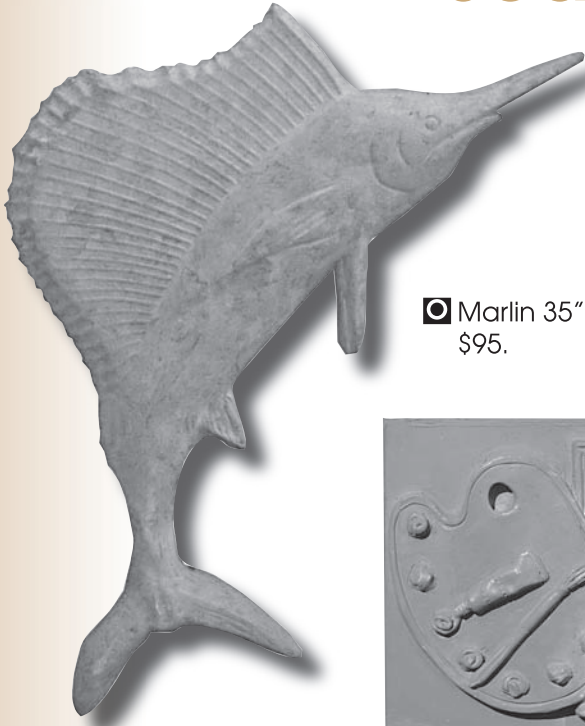

Sealife Collection

A City of Norfolk 4' Mermaid
as wall plaque \$140.
3-dimensional on pole \$275.

9'7" on pole \$2800.
as wall plaque \$1800.

B Starfish
8.5" wide
\$9.50

C Seahorse
12" tall
\$27.

E Rectangle or
Oval Mermaid
Plaque
18.50" wide
\$45.

K Vertical Marlin
17" wide
\$125.

J Tropical Swim Mural
48.5" wide \$275.

L Ocean Depths
44" wide \$325.

M Large Conch
11.5" long

N Small Conch
6" long \$9.50

Sealife Collection

M Marlin 35" long
\$95.

P Fish Basket
19.5" Tall
\$95.

Q Palette 20" wide
\$45.

R Windward Passage 45" wide
\$410.

U Ornate Mermaid
46" tall
\$125.

S Angelfish
8" wide
\$15.

T Small Mermaid from plaque
15" wide \$55.

Sealife Collection

V Beach Scene
48" wide \$375.

X King Neptune 18" wide
\$95.

W Double Mermaids
32" wide \$95.

Y Whale 32" wide \$95.

Z Dolphins on Stand
52" tall \$575.
also available without stand
Small Dolphin \$175.
Large Dolphin \$375.
available in 3 different
positions