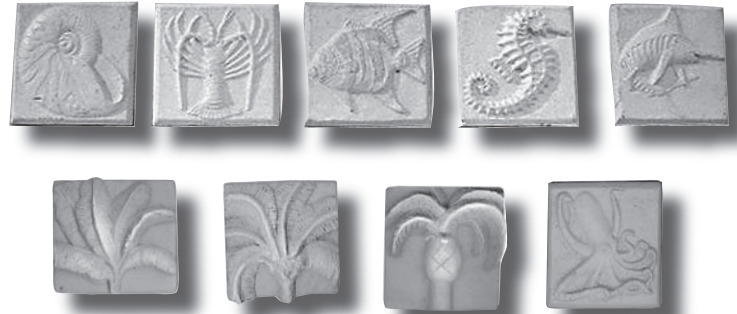

D Christine
Mermaid
14" tall
\$35.

F Large Mermaid Plaque
53.5" tall \$275

G 7" Nautical Tiles \$7. ea

BRICKSTONE STUDIOS

Sealife Collection

H Marlin Trio
28" wide
\$95.

I Assorted Nautical Tiles
3" square \$3. ea

K Vertical Marlin
17" wide
\$125.

J Tropical Swim Mural
48.5" wide \$275.

L Ocean Depths
44" wide \$325.

M Large Conch
11.5" long

N Small Conch
6" long \$9.50

Sealife Collection

M Marlin 35" long
\$95.

P Fish Basket
19.5" Tall
\$95.

Q Palette 20" wide
\$45.

R Windward Passage 45" wide
\$410.

U Ornate Mermaid
46" tall
\$125.

S Angelfish
8" wide
\$15.

T Small Mermaid from plaque
15" wide \$55.

Sealife Collection

V Beach Scene
48" wide \$375.