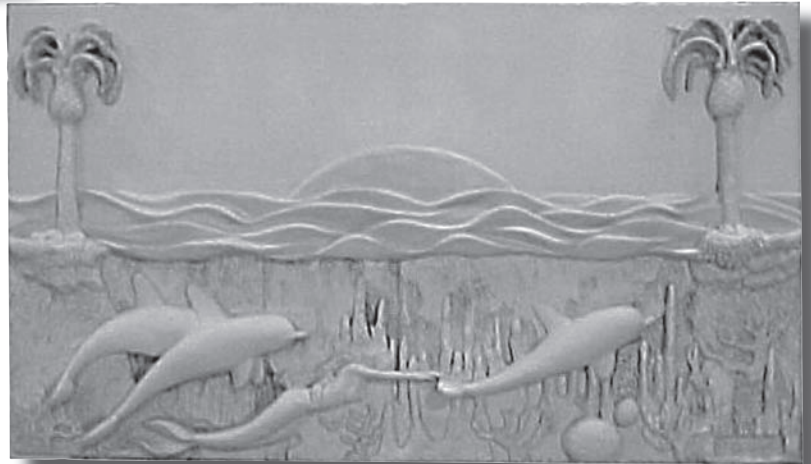

D Christine
Mermaid
14" tall
\$35.

F Large Mermaid Plaque
53.5" tall \$275

G 7" Nautical Tiles \$7. ea

BRICKSTONE STUDIOS

Sealife Collection

H Marlin Trio
28" wide
\$95.

I Assorted Nautical Tiles
3" square \$3. ea

K Vertical Marlin
17" wide
\$125.

J Tropical Swim Mural
48.5" wide \$275.

L Ocean Depths
44" wide \$325.

M Large Conch
11.5" long

N Small Conch
6" long \$9.50

Sealife Collection

M Marlin 35" long
\$95.

P Fish Basket
19.5" Tall
\$95.

Q Palette 20" wide
\$45.

R Windward Passage 45" wide
\$410.

U Ornate Mermaid
46" tall
\$125.

S Angelfish
8" wide
\$15.

T Small Mermaid from plaque
15" wide \$55.

Sealife Collection

V Beach Scene
48" wide \$375.

X King Neptune 18" wide
\$95.

W Double Mermaids
32" wide \$95.

Y Whale 32" wide \$95.

Z Dolphins on Stand
52" tall \$575.
also available without stand
Small Dolphin \$175.
Large Dolphin \$375.
available in 3 different
positions