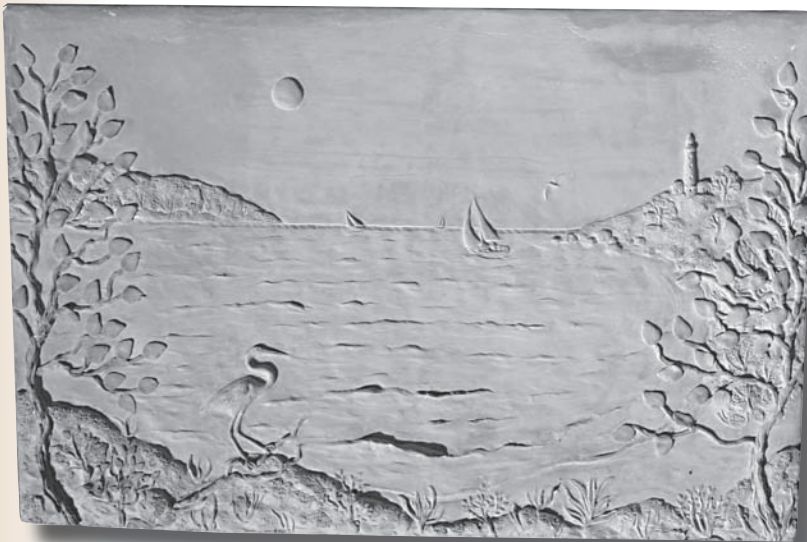

K Vertical Marlin
17" wide
\$125.

J Tropical Swim Mural
48.5" wide \$275.

L Ocean Depths
44" wide \$325.

M Large Conch
11.5" long

N Small Conch
6" long \$9.50

Sealife Collection

M Marlin 35" long
\$95.

P Fish Basket
19.5" Tall
\$95.

Q Palette 20" wide
\$45.

R Windward Passage 45" wide
\$410.

U Ornate Mermaid
46" tall
\$125.

S Angelfish
8" wide
\$15.

T Small Mermaid from plaque
15" wide \$55.

Sealife Collection

V Beach Scene
48" wide \$375.