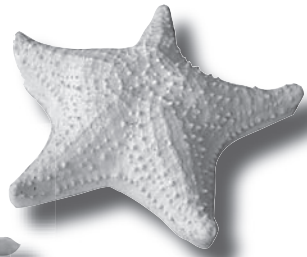

Sealife Collection

A City of Norfolk 4' Mermaid
as wall plaque \$140.
3-dimensional on pole \$275.

9'7" on pole \$2800.
as wall plaque \$1800.

B Starfish
8.5" wide
\$9.50

C Seahorse
12" tall
\$27.

E Rectangle or
Oval Mermaid
Plaque
18.50" wide
\$45.

D Christine
Mermaid
14" tall
\$35.

F Large Mermaid Plaque
53.5" tall \$275

G 7" Nautical Tiles \$7. ea

BRICKSTONE STUDIOS

Sealife Collection

H Marlin Trio
28" wide
\$95.

I Assorted Nautical Tiles
3" square \$3. ea

K Vertical Marlin
17" wide
\$125.

J Tropical Swim Mural
48.5" wide \$275.

L Ocean Depths
44" wide \$325.

M Large Conch
11.5" long

N Small Conch
6" long \$9.50

Sealife Collection

M Marlin 35" long
\$95.

P Fish Basket
19.5" Tall
\$95.

X King Neptune 18" wide
\$95.

W Double Mermaids
32" wide \$95.

Y Whale 32" wide \$95.

Z Dolphins on Stand
52" tall \$575.
also available without stand
Small Dolphin \$175.
Large Dolphin \$375.
available in 3 different
positions