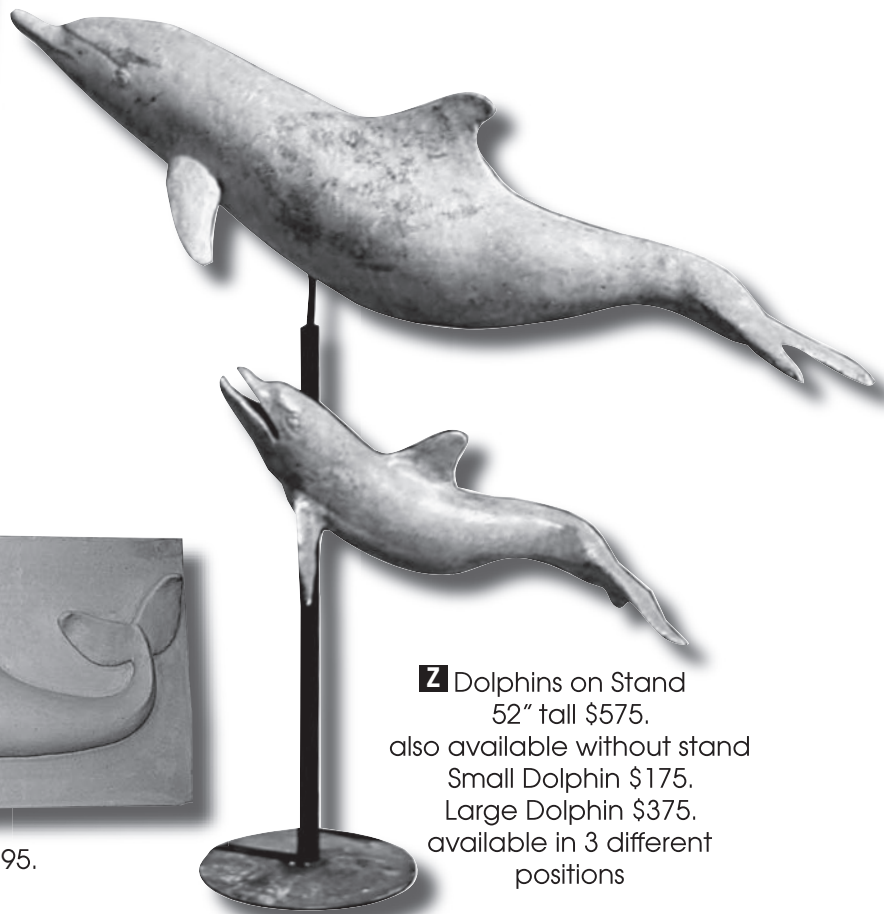

K Vertical Marlin
17" wide
\$125.

J Tropical Swim Mural
48.5" wide \$275.

L Ocean Depths
44" wide \$325.

M Large Conch
11.5" long

N Small Conch
6" long \$9.50

Sealife Collection

M Marlin 35" long
\$95.

P Fish Basket
19.5" Tall
\$95.

Q Palette 20" wide
\$45.

R Windward Passage 45" wide
\$410.

U Ornate Mermaid
46" tall
\$125.

S Angelfish
8" wide
\$15.

T Small Mermaid from plaque
15" wide \$55.

Sealife Collection

V Beach Scene
48" wide \$375.

X King Neptune 18" wide
\$95.

W Double Mermaids
32" wide \$95.

Y Whale 32" wide \$95.

Z Dolphins on Stand
52" tall \$575.
also available without stand
Small Dolphin \$175.
Large Dolphin \$375.
available in 3 different
positions