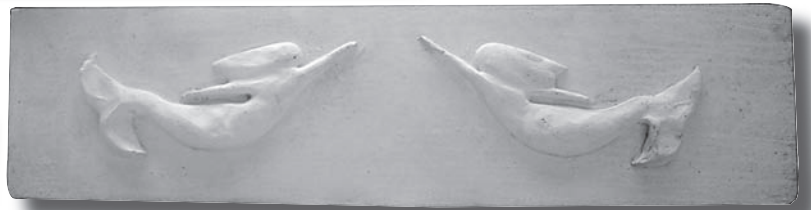

K Vertical Marlin
17" wide
\$125.

J Tropical Swim Mural
48.5" wide \$275.

L Ocean Depths
44" wide \$325.

M Large Conch
11.5" long

N Small Conch
6" long \$9.50

Sealife Collection

M Marlin 35" long
\$95.

P Fish Basket
19.5" Tall
\$95.

Q Palette 20" wide
\$45.

R Windward Passage 45" wide
\$410.

U Ornate Mermaid
46" tall
\$125.

S Angelfish
8" wide
\$15.

T Small Mermaid from plaque
15" wide \$55.

Sealife Collection

V Beach Scene
48" wide \$375.

X King Neptune 18" wide
\$95.

W Double Mermaids
32" wide \$95.

Y Whale 32" wide \$95.

Z Dolphins on Stand
52" tall \$575.
also available without stand
Small Dolphin \$175.
Large Dolphin \$375.
available in 3 different
positions